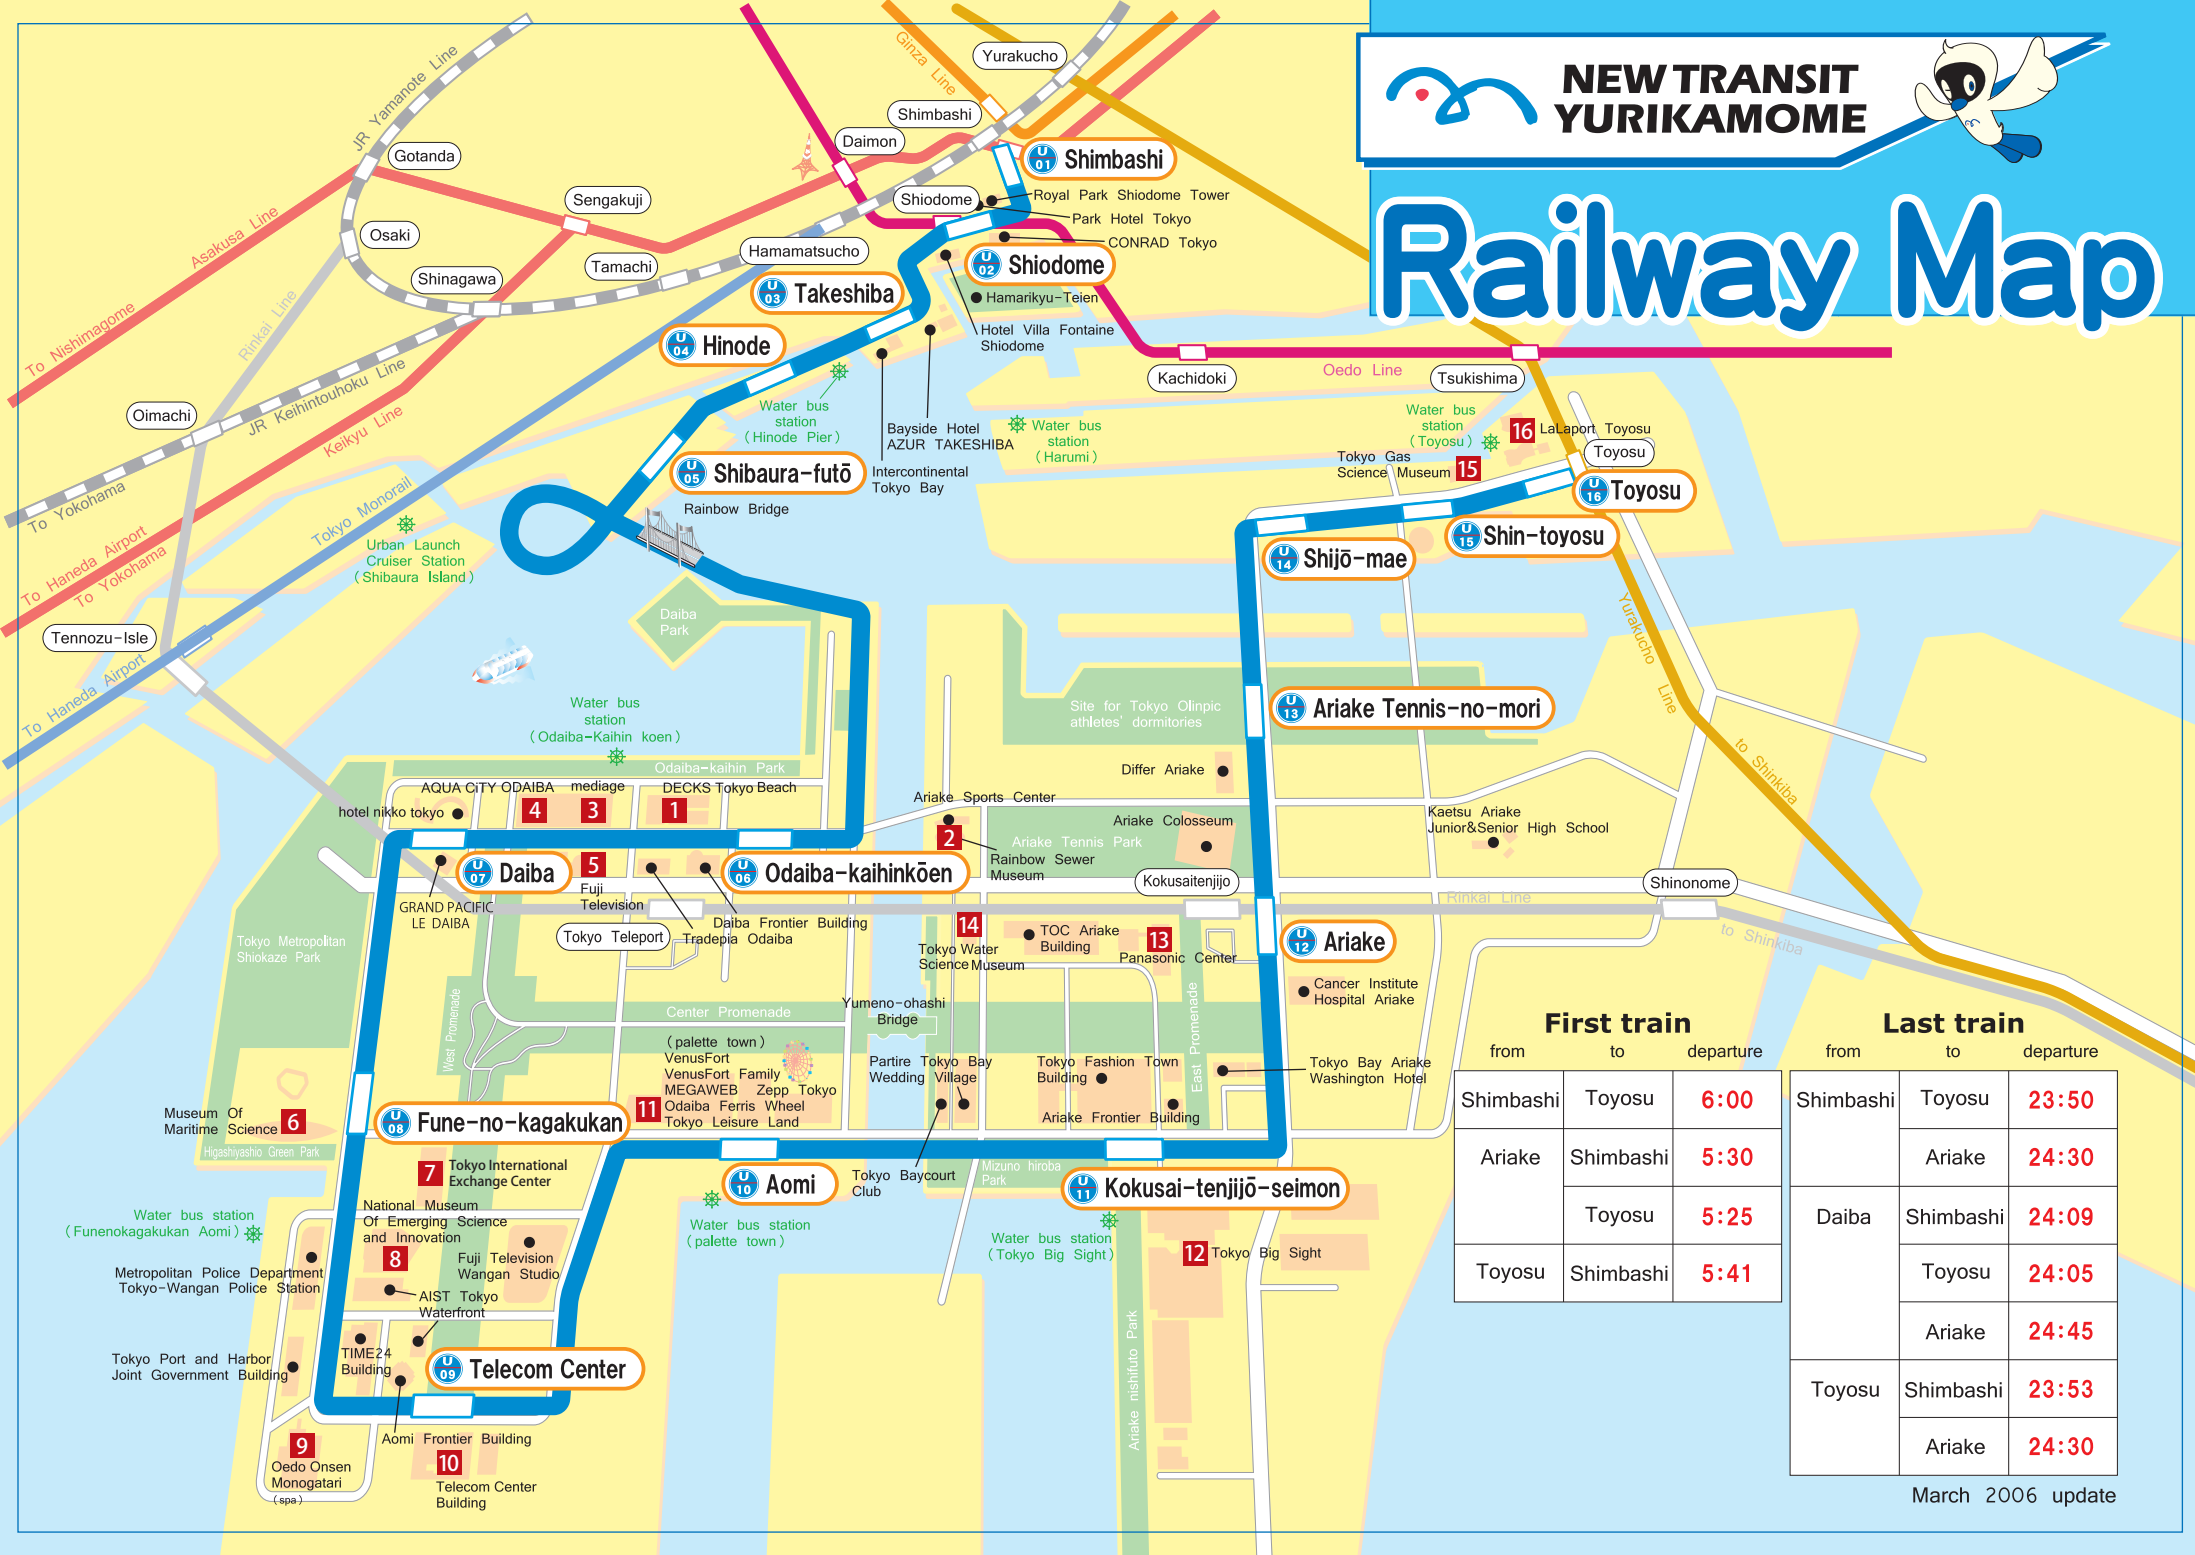

**NEW TRANSIT  
YURIKAMOME**

# Railway Map

First train			Last train		
from	to	departure	from	to	departure
Shimbashi	Toyosu	6:00	Shimbashi	Toyosu	23:50
Ariake	Shimbashi	5:30	Daiba	Ariake	24:30
	Toyosu	5:25		Shimbashi	24:09
Toyosu	Shimbashi	5:41	Toyosu	24:05	
			Ariake	24:45	
Toyosu	Shimbashi	23:53	Ariake	24:30	
	Ariake	24:30			